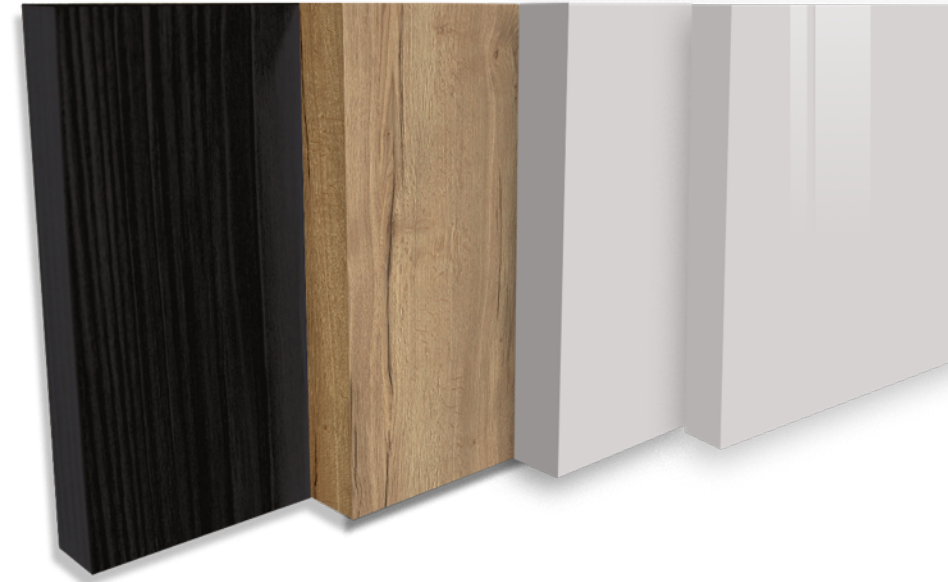

New Sales Aid: LCB Updates

ALL Series

Product Information:

All new laminate color blocks for the Q3 Fashion Update:

- Solido Collection | Argento Gloss
- Solido Collection | Argento Matte
- Legno Collection | Raven
- Albero Collection | Roanoke

SKU: LCBUQ319

- $50 LIST