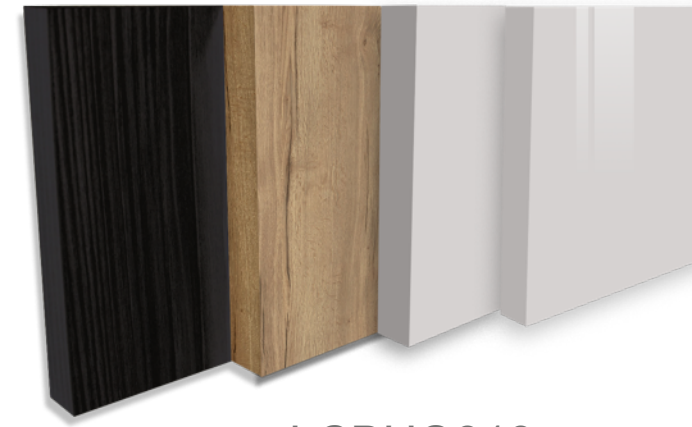

- Baywood
- Moroccan
- Saddle
- Timber
- Crema Gloss
- Rosso Gloss

New Sales Aids

Q3 Fashion Update Dealer Kit

Various Series

Product Information:

DUK919: \$225 LIST

- LCBUQ319 (4 new laminate samples)
- ICBUQ319 (25 new paint/stain samples)
- VWETRS (Euro Top Rail in white)