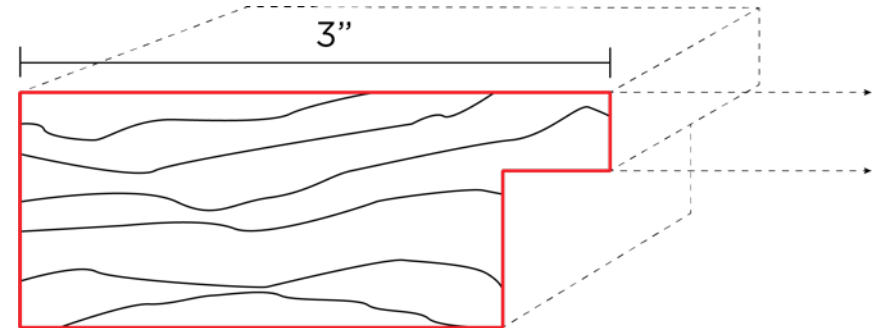

**Not Available in MDF.*

NEW

Molding Mount

1600/1900 Series

Product Information:

New molding mount offering: 3" width x 96" height.

- SKU: 3MMT8

NEW