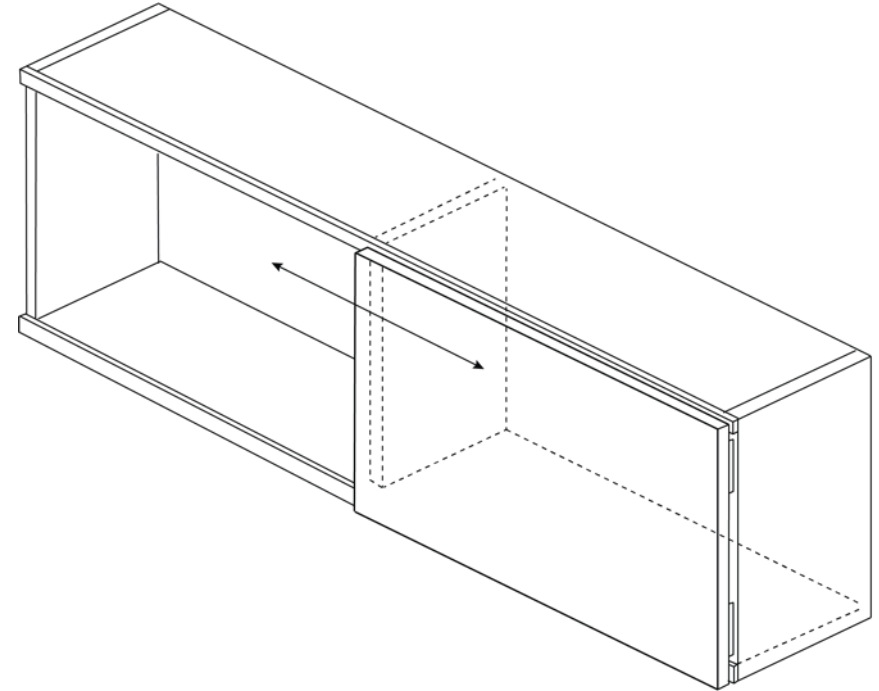

NEW

Wall Sliding Door: Finished Interior

1900/VERO Series

Product Information:

Finished interior is now standard on all wall sliding door cabinets..

- SKU: W1SD
- SKU: W2SD