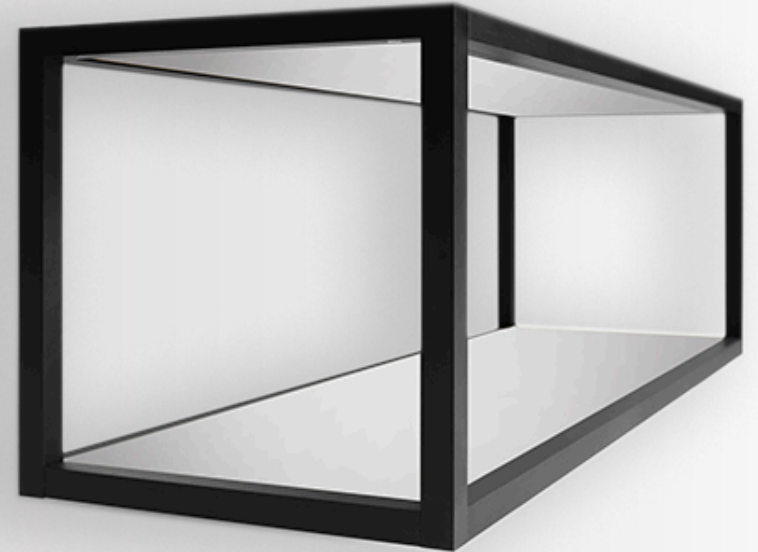

NEW

Scala Shelf System

1900/VERO Series

Product Information:

Available as frame only, with glass shelves (grey clear), and with wood or laminate shelves.

- SKU: SCFO (Cube - Frame Only)
- SKU: SCGS (Cube - Glass Shelves)
- SKU: SCLS (Cube - Wood or Laminate Shelves)

NEW

Scala Shelf System - Ladder

1900/VERO Series

Product Information:

Scala ladder system provides an open replacement for wall cabinets, or floor-mounted for a beautiful furniture piece.

(Wall Hung Frame Shown – shelves not included. Order APC/DAPC if desired.)

- SKU: SLWH (Ladder – Wall Hung Frame Only)
- SKU: SLFM (Ladder – Floor Mount Frame Only)

NEW

Windswept Collection*

ALL Series

Product Information:

Beautifully inconsistent, color variances are emphasized as the underlying wood grain is highlighted. A finished kitchen may be all the same, or range in color from door-to-door or within the same door.