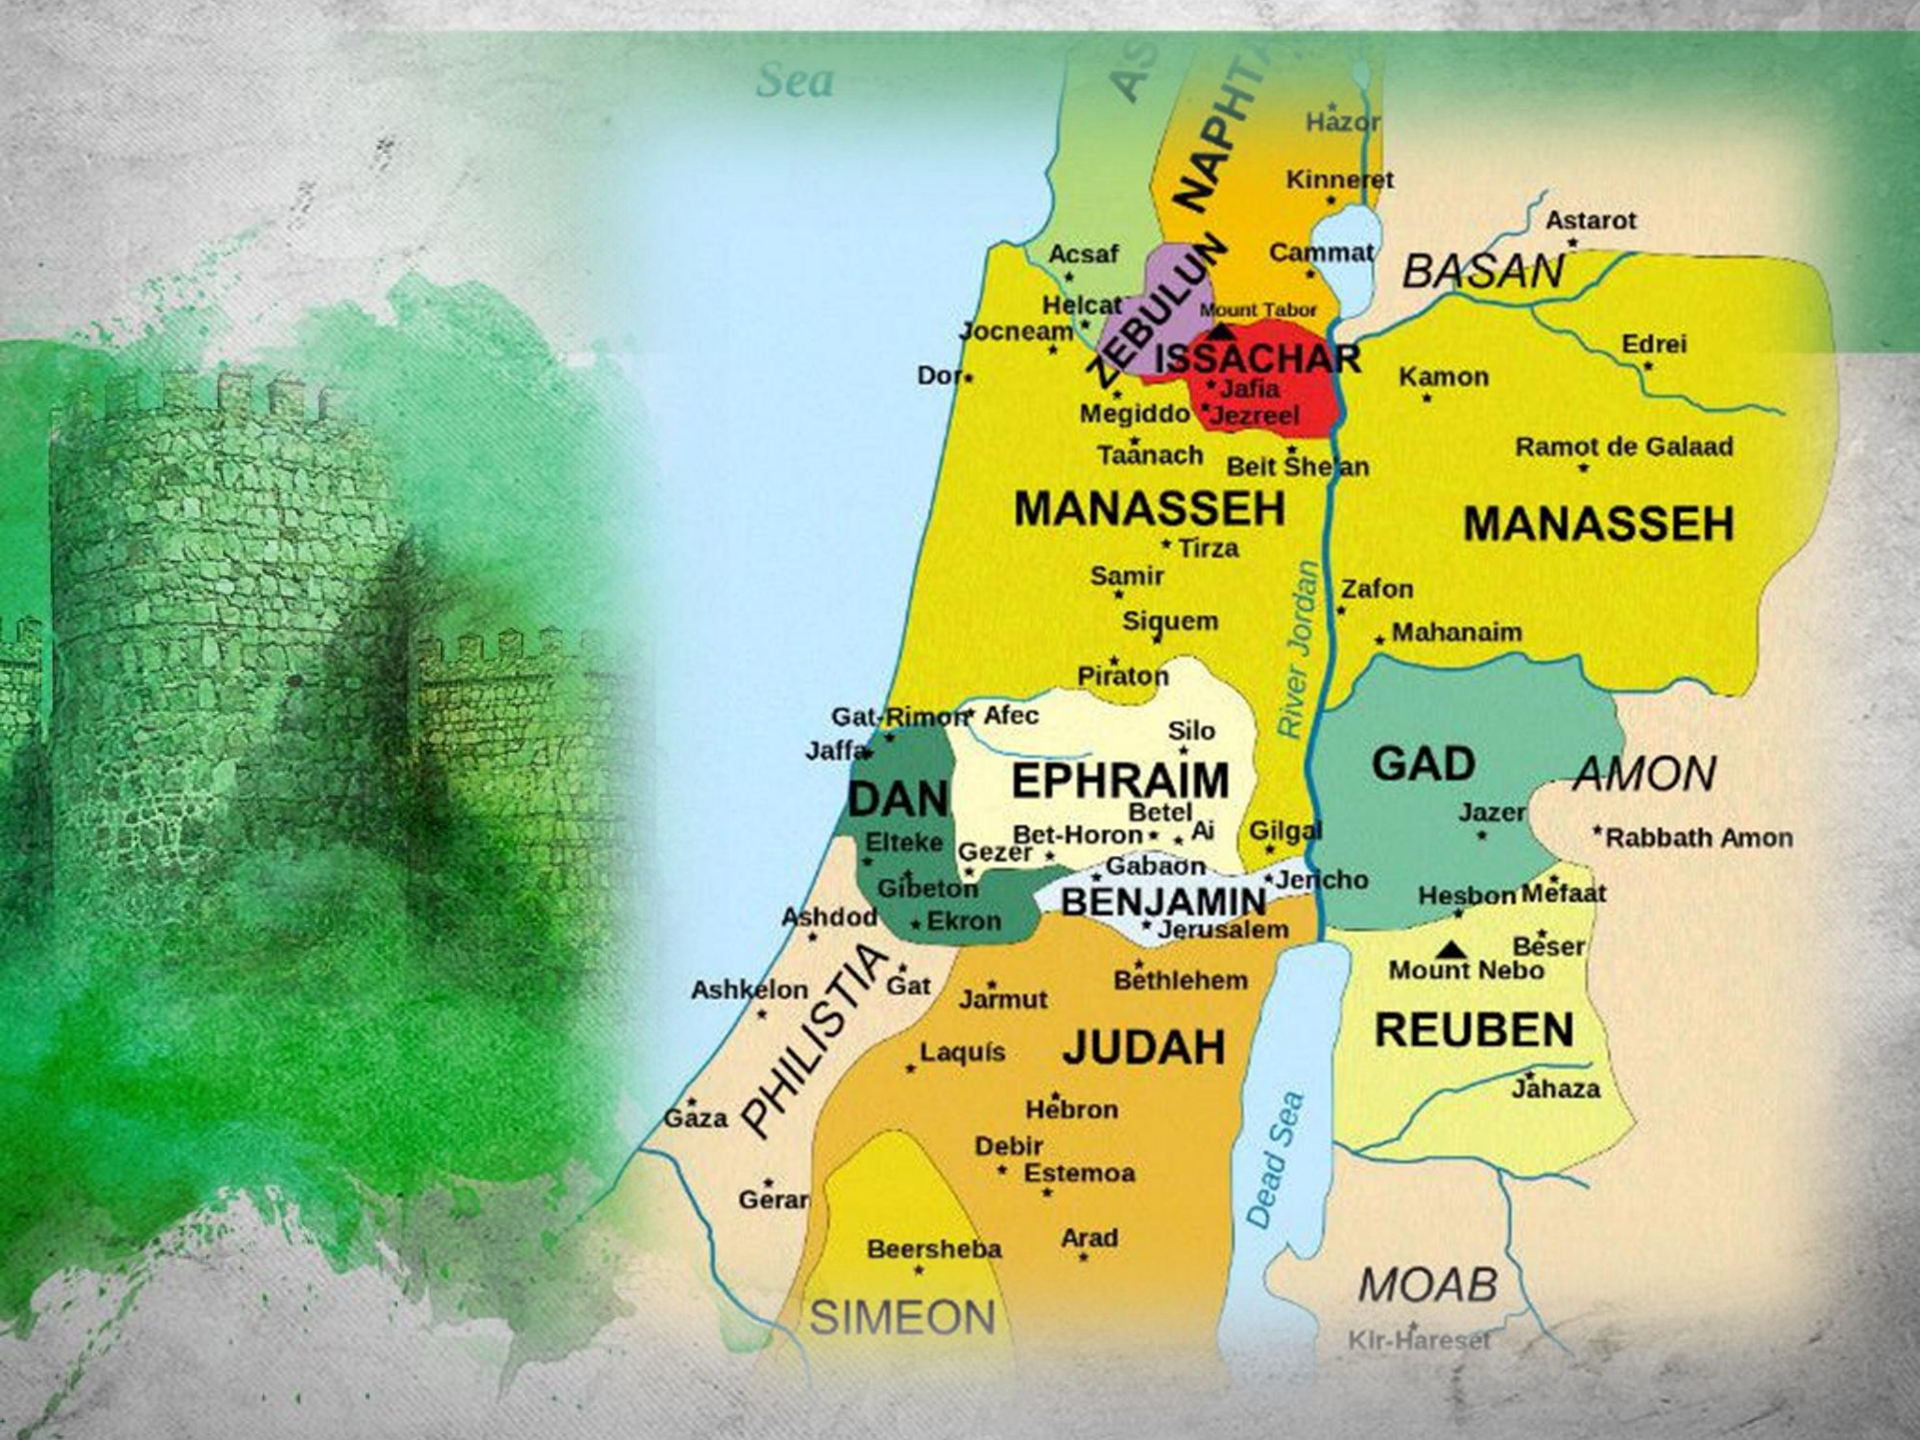

# MESSIANIC GENEALOGY

[ FROM ADAM TO CHRIST ]

© 2006 Answers in Genesis - USA, Answers in Genesis.org  
 Based on the genealogies given in 1 Chronicles 2, Matthew 1, and Luke 3 (NASB). Dates taken from Answers of the World by James Usher.

Sea

AS  
ZEBULUN  
NAPHTALI

Hazor  
Kinneret

Astarot  
BASAN

Acsaf  
Helcat  
Jocneam  
Dor

Mount Tabor  
ISSACHAR  
Jafia  
Jezreel

Kamon  
Edrei

Megiddo  
Taanach  
Belt She'an

Beersheba

SIMEON

Hebron  
Debir  
Estemoa

Arad

River Jordan  
Dead Sea

MOAB

Kir-Hareset