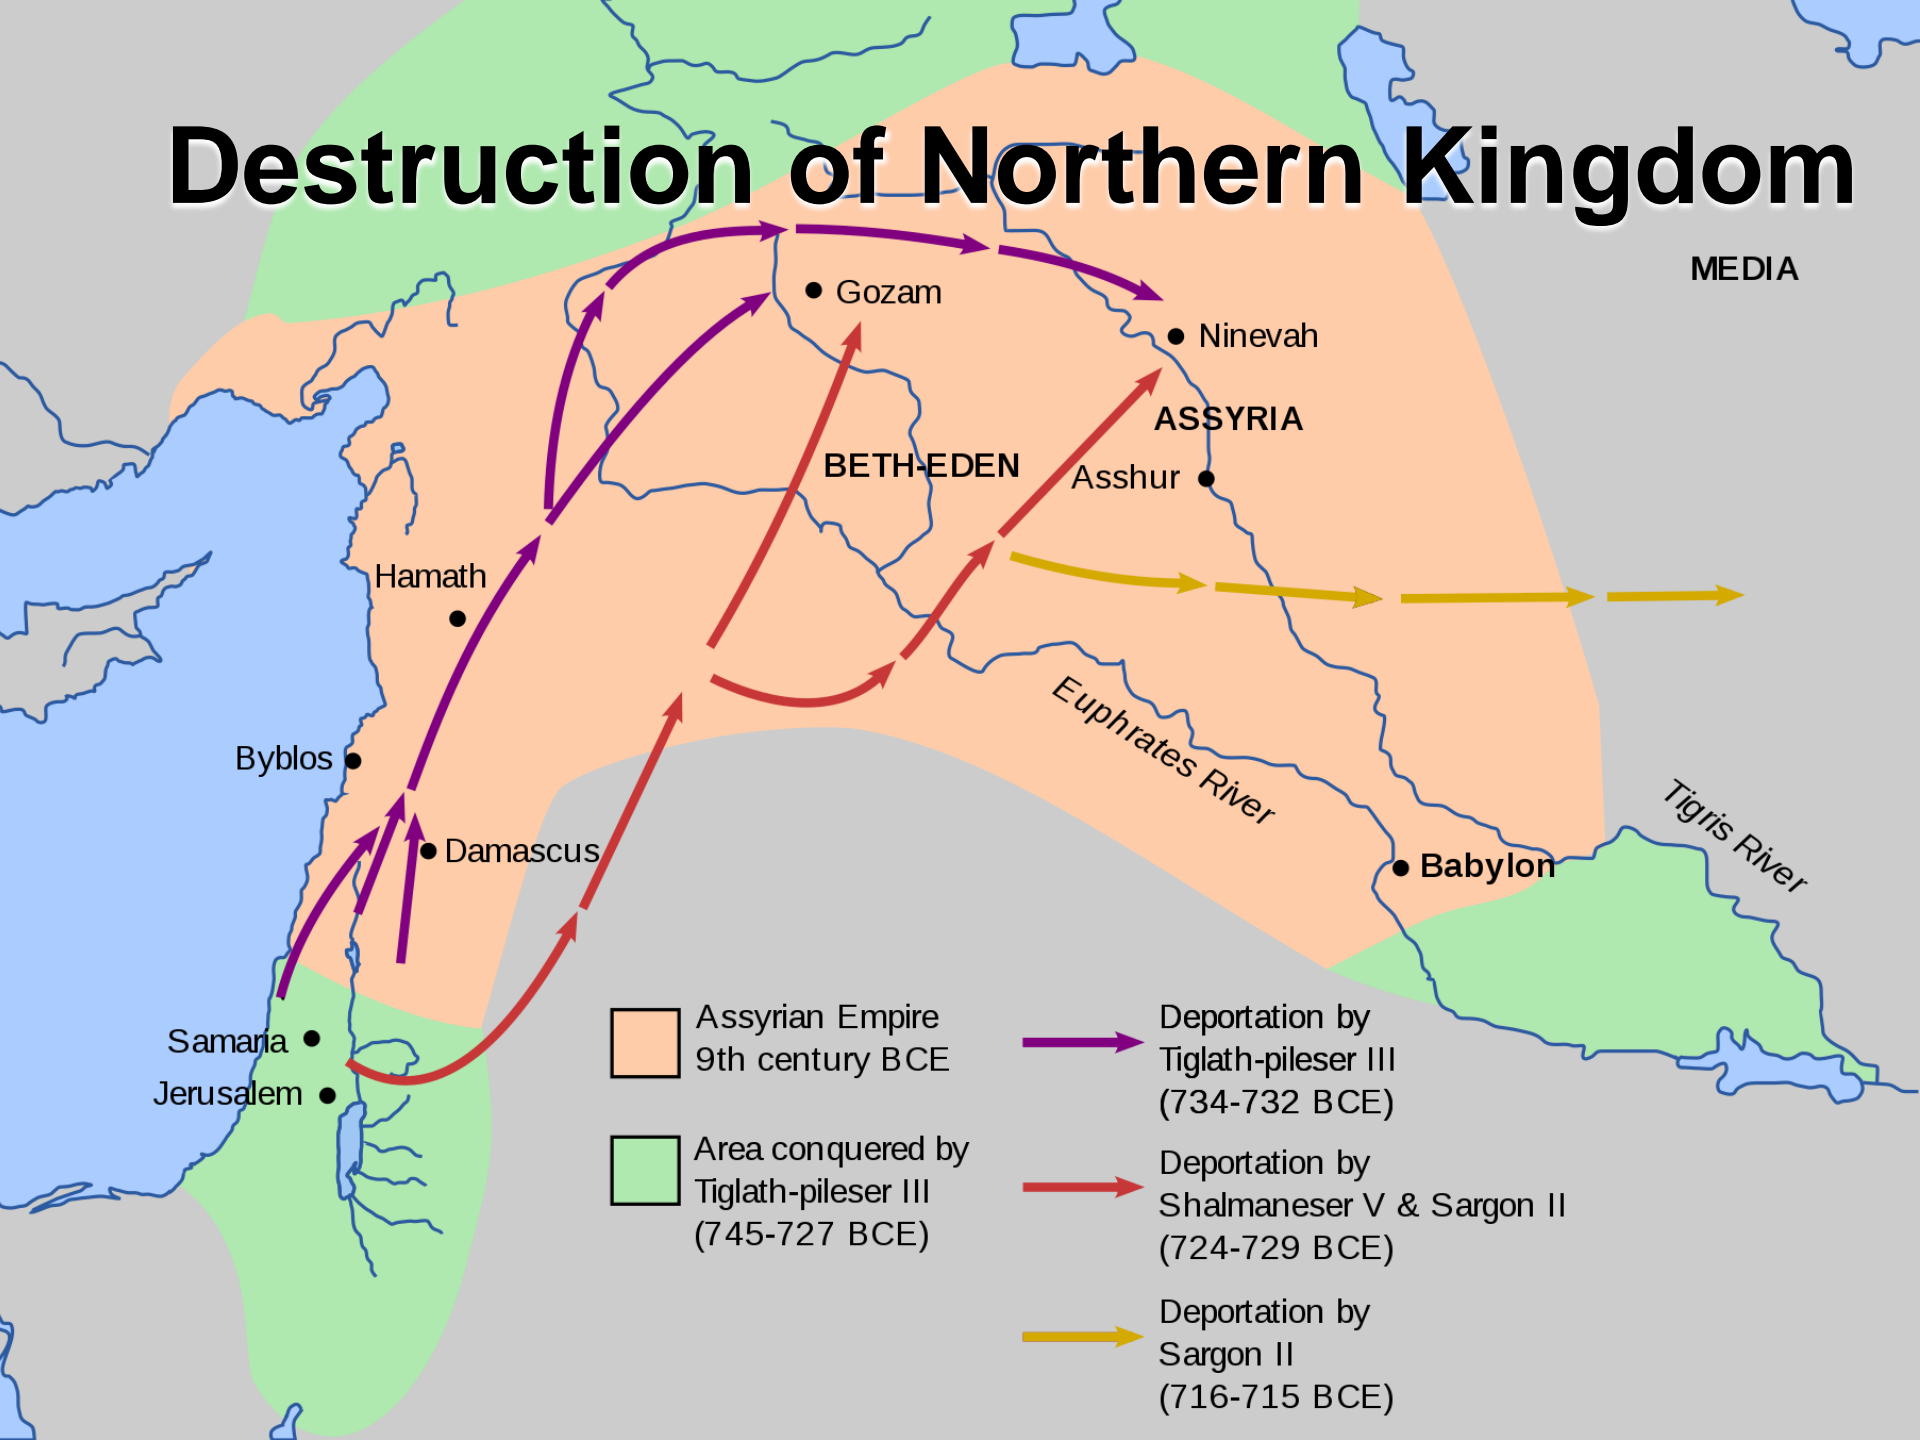

THE DIVIDED KINGDOM

Mediterranean Sea

ISRAEL

Shechem

Lake
Galilee

JEROBOAM

Jerusalem

JUDAH

Dead
Sea

REHOBOAM

Destruction of Northern Kingdom

MEDIA

• Gozam

• Ninevah

ASSYRIA

BETH-EDEN

Asshur •

Hamath •

Byblos •

• Damascus

Euphrates River

Tigris River

• Babylon

• Samaria

• Jerusalem

Assyrian Empire
9th century BCE

Area conquered by
Tiglath-pileser III
(745-727 BCE)

Deportation by
Tiglath-pileser III
(734-732 BCE)

Deportation by
Shalmaneser V & Sargon II
(724-729 BCE)

Deportation by
Sargon II
(716-715 BCE)