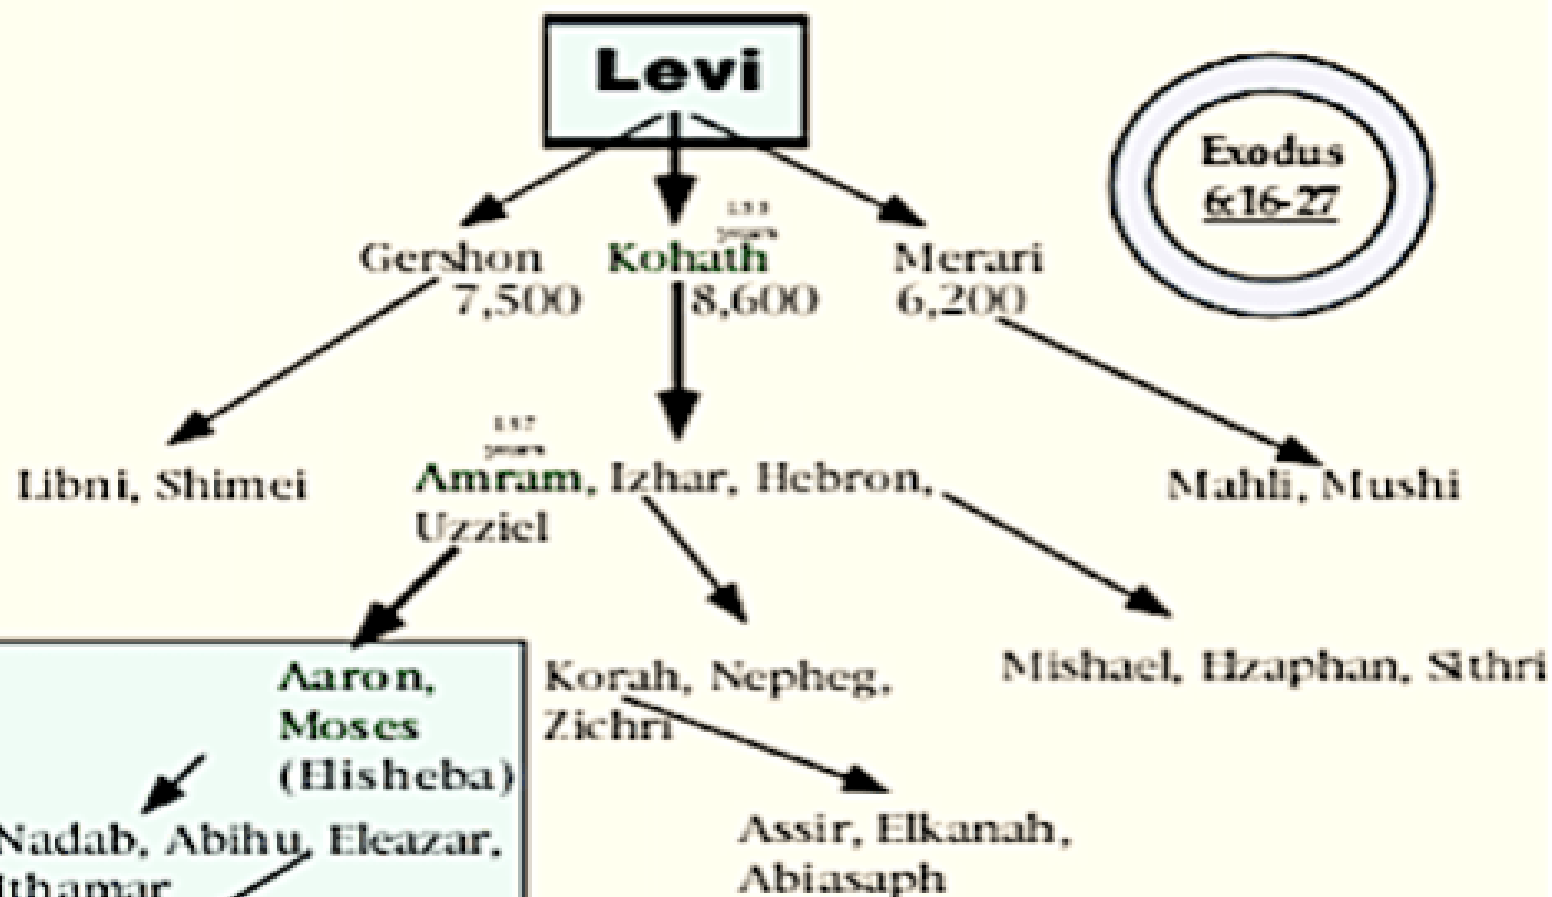

The Levite Family

The Priests

"And you shall anoint Aaron and his sons, and consecrate them, that they may minister as priests to Me" (Exodus 30:30).